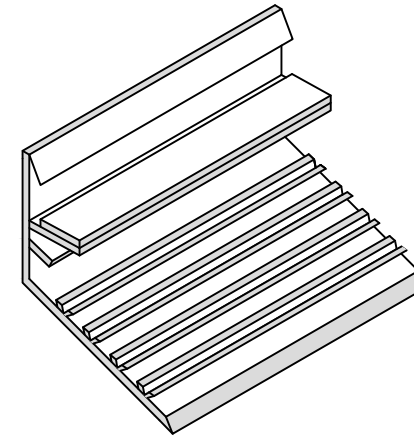

50mm Panel base tray / Cavity for  
Hempclad 50mm panel

30mm Hinged sill flashing w/self adhesive tape  
for hempclad 50mm panel

Window corner soakers

Jamb flashing for Hempclad  
50mm panel

## FLASHING PROFILES DETAIL 03

DRAWN : HEMPCLAD  
[www.hempclad.co.nz](http://www.hempclad.co.nz)

SCALE : AS GIVEN

DATE : 11 - 08 - 2022

A3

DRG.NO: DETAIL 03

R0

**Hempclad**  
NEW ZEALAND