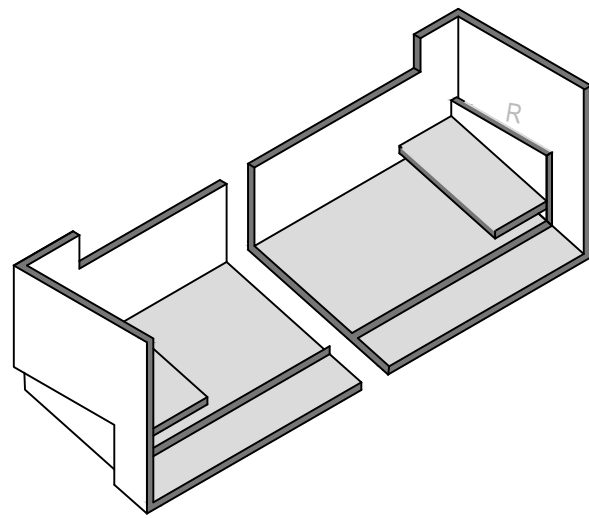

50mm Panel base tray / Cavity for  
Hempclad 50mm panel

30mm Hinged sill flashing w/self adhesive tape  
for hempclad 50mm panel

Window corner soakers

Jamb flashing for Hempclad  
50mm panel

## FLASHING PROFILES DETAIL 03

DRAWN : HEMPCLAD  
[www.hempclad.co.nz](http://www.hempclad.co.nz)

SCALE : AS GIVEN

DATE : 11 - 08 - 2022

A3

DRG.NO: DETAIL 03

R0

**Hempclad**  
NEW ZEALAND